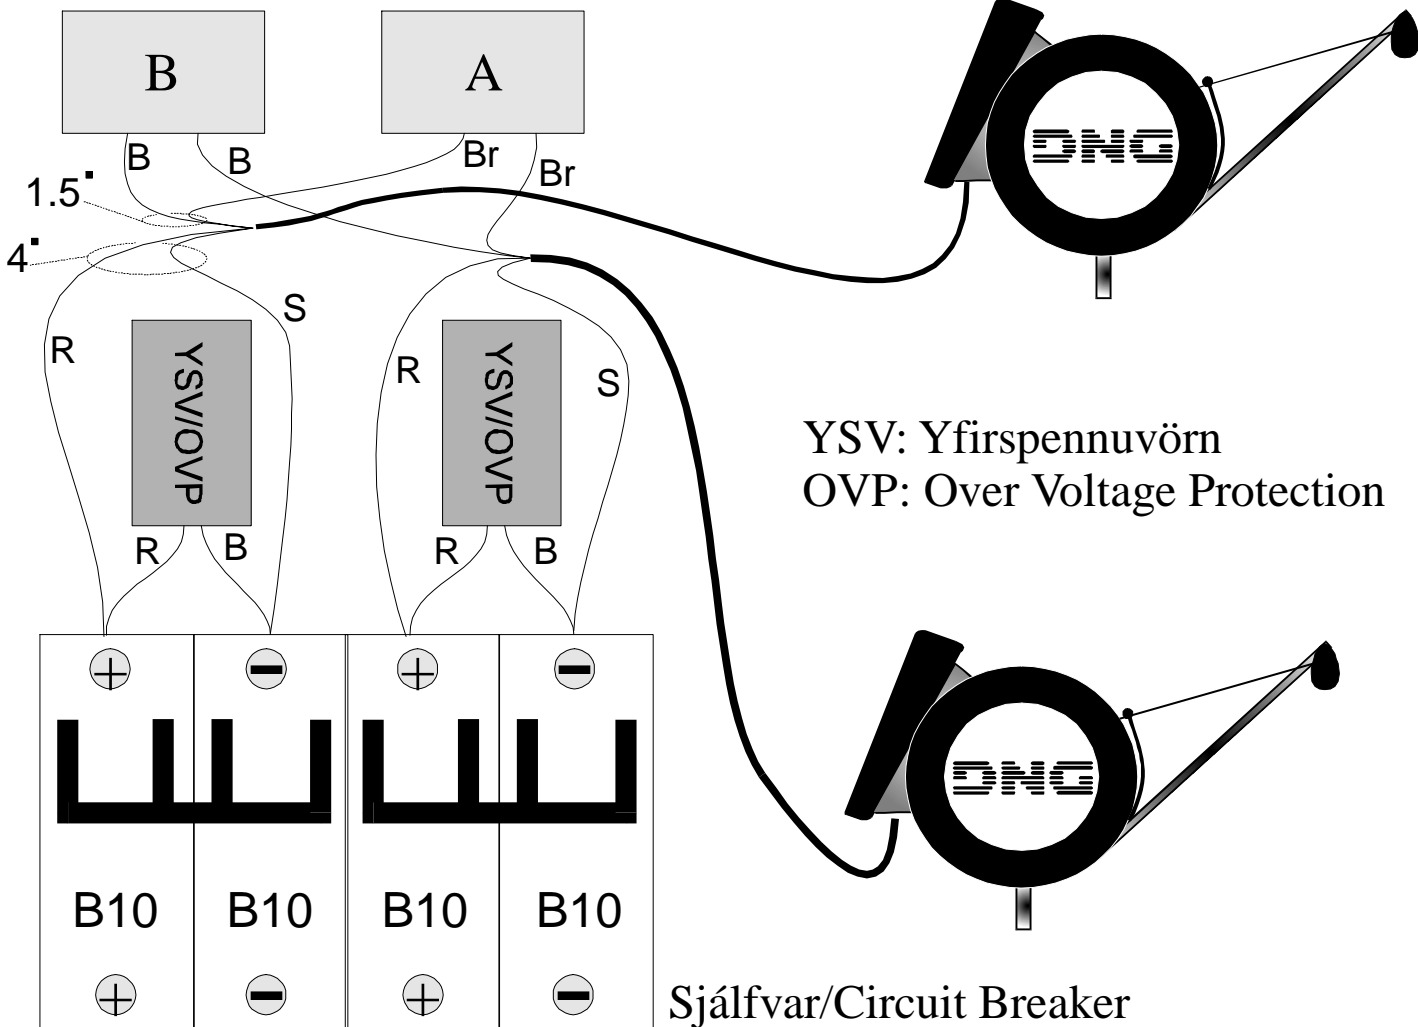

Tengimynd Connection diagram

Tengibretti/Terminal block

YSV: Yfirspennuvörn
OVP: Over Voltage Protection

Sjálfvar/Circuit Breaker

12/24V.
Rafall/Alternator

Rofi / Switch
(Valfrjálst / Optional)

2x16

Rafgeymir/
Battery

R: Rauður/Red
B: Blár/Blue
S: Svartur/Black
Br: Brúnn/Brown